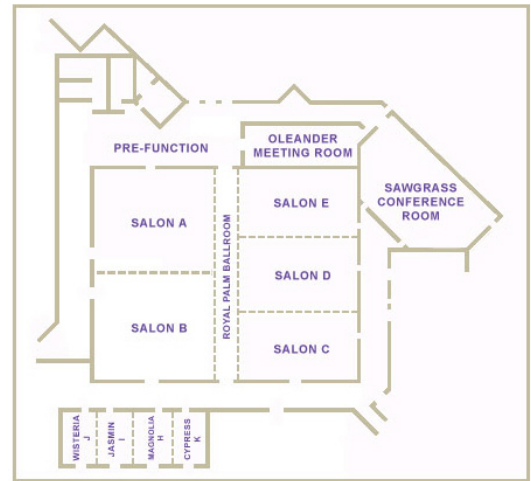

Location

- One Mile from the *Walt Disney World*® Resort
- 12 Miles from Orange County Orlando Convention Center
- 30 Minutes from Orlando International Airport (MCO)

Facilities

- Interior Corridor Upscale Resort
- 566 Spacious Guest Rooms
- Outdoor Heated Palm Draped Pool & Whirlpool
- Savannah Grille & Bar
- Pralines Court Food Service
- Fitness Center w/ Cardio Equipment
- Meeting Rooms (30,000+ sq ft)

Meeting Room Guide

Meeting room	Dimensions (LxWxH)	Area Sq.Ft.	Capacity				
			Theatre	Schoolroom	Conference	Reception	Banquet
Royal Palm Ballroom	121x101x21	12221	1300	828		1300	1000
Ballroom Salons A or B	54x50x22	2700	270	186		184	220
Ballroom Salons A and B	54x100x22	5400	600	378		579	450
Ballroom Salons C, D or E	54x33x22	1782	200	120	65	189	150
Ballroom Salons C and D	54x66x22	3564	400	240		379	300
Ballroom Salons D and E	54x66x22	3564	400	240		379	300
Ballroom Salons C, D and E	54x100x22	5400	600	378		579	450
Oleander	54x24x14	1298	125	81	48	137	100
Sawgrass	60x35x14	2300	200	126	50	200	150
Cypress	17x28x11.1	467	50	24	12	53	30
Cypress	17x28x11.1	467	50	24	12	53	30
Jasmine	17x28x11.1	467	50	24	12	53	30
Magnolia	17x28x11.1	467	50	24	12	53	30
Wisteria	17x28x11.1	467	50	24	12	53	30
Wisteria	17x28x11.1	467	50	24	12	53	30